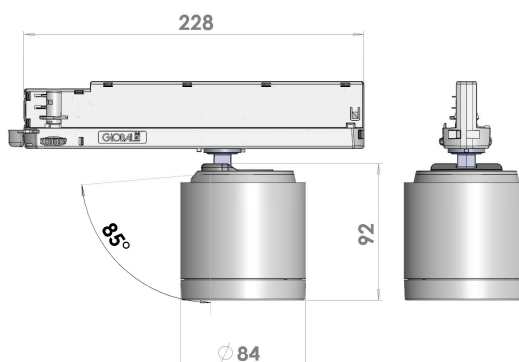

GA-STANDARD

GA-STANDARD

Input Power	LED-Module	Color Consistency	Installation Type	Material	Lumen Maintenance	Beam Angles	Luminaire Color
220 – 240V	Philips 1208 930 PW HE Philips 1208 940 PW HE	2-Step MacAdam	Nordic Aluminium Global Trac 3-Circuit Tracks	Powder Painted Die-Cast Aluminum	50 000h L80 B10	S 15° NFL 20° NFL 3d 24° FL 30° MFL 3d 36° WFL 50°	White (RAL 9016) Black (RAL 9005)

Forward Current	COB Type	System Luminous Flux	System Power	Lm/W
350mA	1208 930 PW HE	1.803Lm	13,4	134,5
350mA	1208 940 PW HE	1.895Lm	13,4	141,4
500mA	1208 930 PW HE	2.532Lm	19,1	132,6
500mA	1208 940 PW HE	2.669Lm	19,1	139,8
650mA	1208 930 PW HE	3.228Lm	24,4	132,3
650mA	1208 940 PW HE	3.411Lm	24,4	139,8
850mA	1208 930 PW HE	4.110Lm	33,7	121,9
850mA	1208 940 PW HE	4.357Lm	33,7	129,3

Technical Dimensions:

IP20

LED Design | Made In Finland

LIVAL