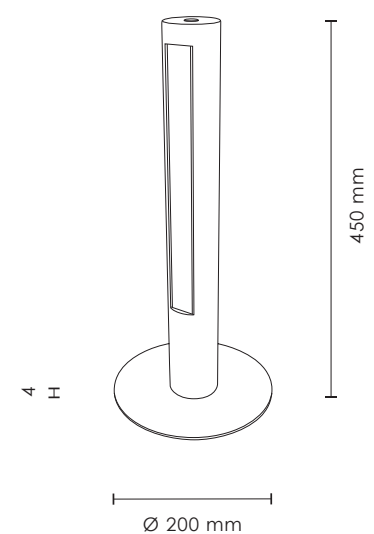

7017401200000

Made in Europe

5 Years Quarantee