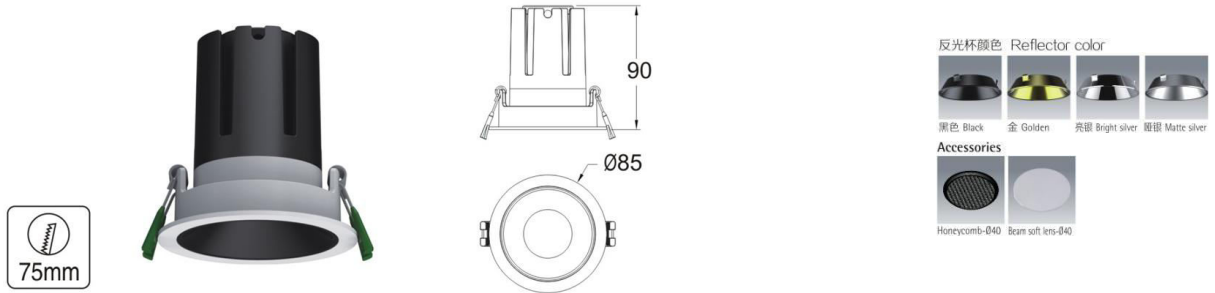

Project name		Product No.		Lamp quantity	
Lamp fitting type	Ceiling spotlight	application place	restaurant,hotel,shop etc		
product model	LD1012R-02	Installation mode	Recessed installation	Cut size (mm)	Φ75
Lamp Picture	Shape Size		Accessories combination		

Description	Adopt imported COB LED,high CRI,high efficiency,high liumination.
	Self-designed reflector with special opitic,precise light distribution and high lumen output,no-glare,soft and tender light.
	Environmental,no UV,nice heat dissipation.
	Easy to install and to adjust.
	Life span up to 50000 hours.
	Various power opitions for different requirments.
	Applied to shopping mall,hotel,exhibition hall,museum and etc.

Appearance color	black/white	Lamp Performance	
		power supply	Eaglerise Non-Dimmable Flicker free
IP/ insulation class	IP20	input voltage (V)	220-240V
		CCT (K)	2700K/3000K/4000K/5000K
Product	ISO9001 / CE / CB /	luminous flux/ (lm)	1000lm±10% (3000K 38°RA90)
		beam angle	15°/24°/38°/55°