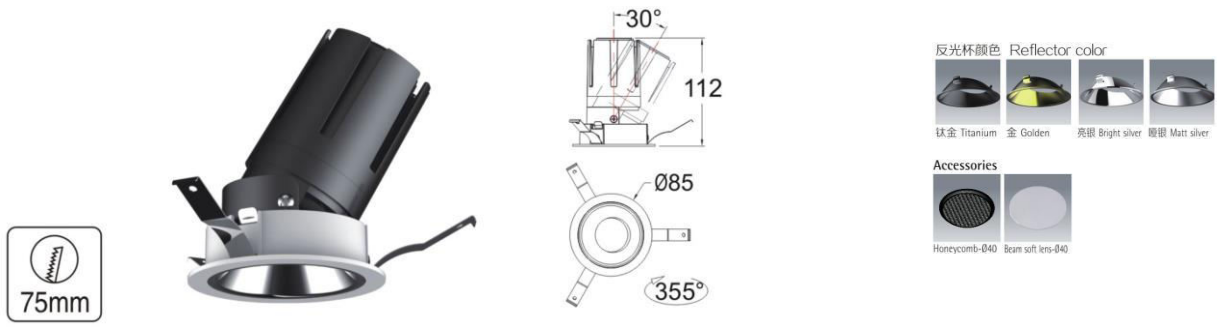

Project name		Product No.		Lamp quantity	
Lamp fitting type	Ceiling spotlight	application place	restaurant,hotel,shop etc		
product model	LD1003R-02	Installation mode	Recessed Installation	Cut size (mm)	Φ75
Lamp Picture	Shape Size		Accessories combination		

Description	<p>Adopt imported COB LED,high CRI,high efficiency,high liumination.</p> <p>Self-designed reflector with special opitic,precise light distribution and high lumen output,no-glare,soft and tender light.</p> <p>Environmental,no UV,nice heat dissipation.</p> <p>Easy to install and to adjust.</p> <p>Life span up to 50000 hours.</p> <p>Various power options for different requirments.</p> <p>Applied to shopping mall,hotel,exhibition hall,museum and etc.</p>
-------------	--