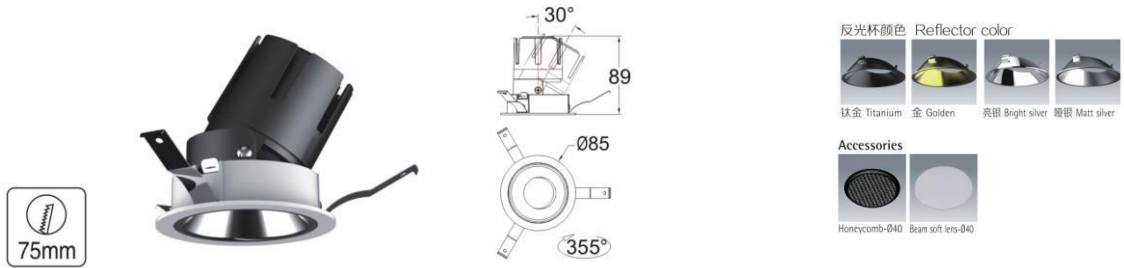

Project name		Product No.		Lamp quantity	
Lamp fitting type	Ceiling spotlight	application place	restaurant,hotel,shop etc		
product model	LD1003R-01	Installation mode	Recessed Installation	Cut size (mm)	Φ75
Lamp Picture	Shape Size		Accessories combination		

Description	Adopt imported COB LED,high CRI,high efficiency,high liumination.
	Self-designed reflector with special optic,precise light distribution and high lumen output,no-glare,soft and tender light.
	Environmental,no UV,nice heat dissipation.
	Easy to install and to adjust.
	Life span up to 50000 hours.
	Various power options for different requirments.
	Applied to shopping mall,hotel,exhibition hall,museum and etc.