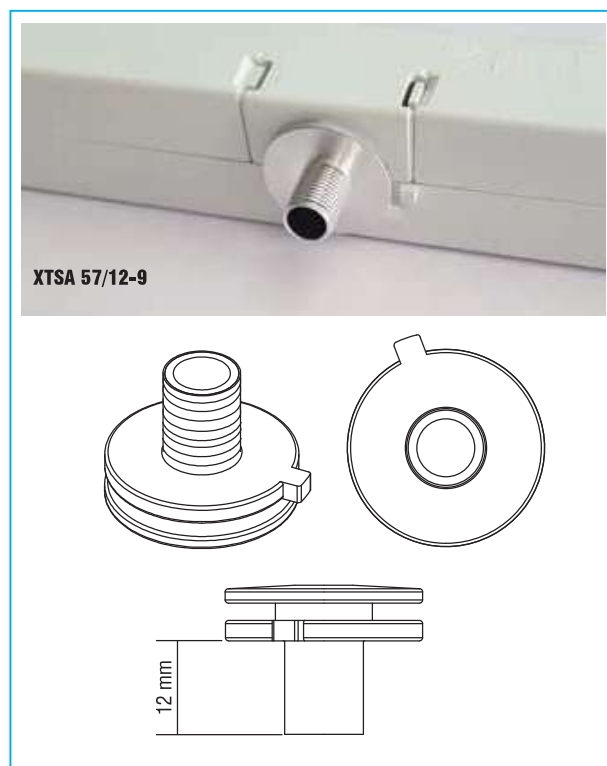

XTSA 57

Nipples for adapter with built-in LED driver GA-XXX
 Attacchi per adattatore da binario con LED driver incorporato GA-XXX

Made in Europe

SELV 60V

Accessories Accessori	Code Codice	Thread Cavo	H mm	Ø mm	Color Colore		
XTSA 57/8-9	488788014	M 10x1	8	7,4	Alluminium Alluminio		 XTSA 57/8-9
XTSA 57/12-9	488788015	M 10x1	12	7,4	Alluminium Alluminio		 XTSA 57/12-9

230V LED driver track adapters
 Alimentatore LED 230V per adattatori da binario

10.1

GA-XXX