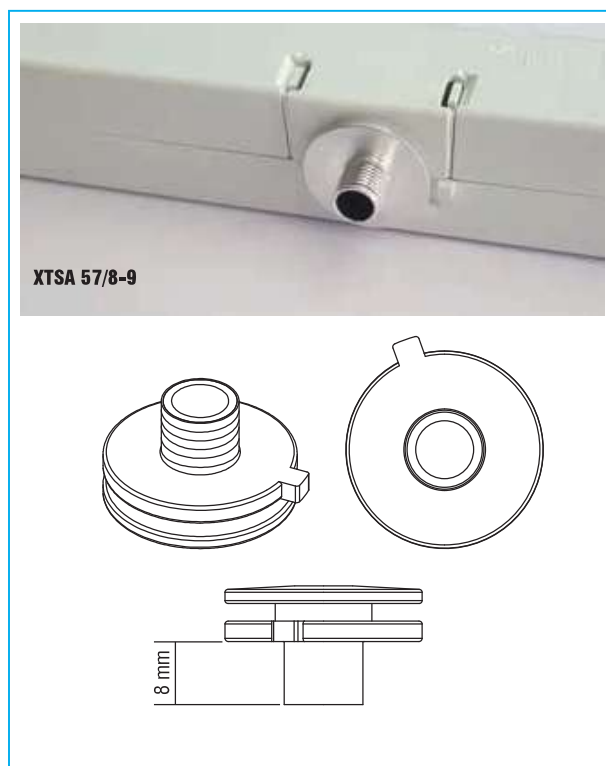

XTSA 57

Nipples for adapter with built-in LED driver GA-XXX
 Attacchi per adattatore da binario con LED driver incorporato GA-XXX

Made in Europe

SELV 60V

Accessories Accessori	Code Codice	Thread Cavo	H mm	Ø mm	Color Colore		
XTSA 57/8-9	488788014	M 10x1	8	7,4	Alluminium Alluminio		 XTSA 57/8-9
XTSA 57/12-9	488788015	M 10x1	12	7,4	Alluminium Alluminio		 XTSA 57/12-9

230V LED driver track adapters
 Alimentatore LED 230V per adattatori da binario

10.1

GA-XXX